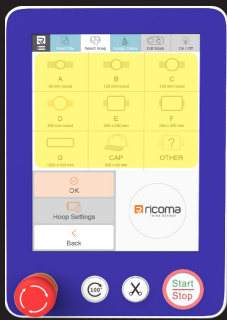

High Def True Color 8" LCD

Technical specifications

High Definition True Color 8" LCD Touch Screen

The intuitive High Definition True Color 8" LCD Touch Screen displays a clean interface with easy one-step commands for simple operation and a pleasant user experience.

Preset hoops

One-step appliqué

3-D design view

Easy color selection

On-board lettering

Optional camera

One-step tracing

Easy design selection

File folder management

Panel features

- Easy to operate, user-friendly interface
- Easily add appliqué, sequin, boring or cording
- New ergonomic touch screen allows easy and comfortable operation by right hand thumb
- Preset hoop parameters, which are designed to avoid hitting hoop frames
- Automatic color change
- Optional camera positioning device
- Built-in factory mode, standardizing outgoing quality control process
- Built-in file folder management