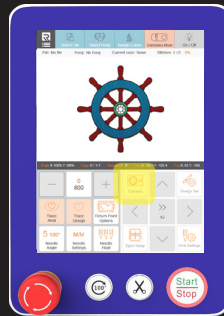

High Def True Color 8" LCD

Technical specifications

High Definition True Color 8" LCD Touch Screen

The intuitive High Definition True Color 8" LCD Touch Screen displays a clean interface with easy one-step commands for simple operation and a pleasant user experience.

Preset hoops

One-step appliqué

3-D design view

Easy color selection

On-board lettering

Optional camera

One-step tracing

Easy design selection

File folder management

Panel features

- Easy to operate, user-friendly interface
- Easily add appliqué, sequin, boring or cording
- New ergonomic touch screen allows easy and comfortable operation by right hand thumb
- Preset hoop parameters, which are designed to avoid hitting hoop frames
- Automatic color change
- Optional camera positioning device
- Built-in factory mode, standardizing outgoing quality control process
- Built-in file folder management