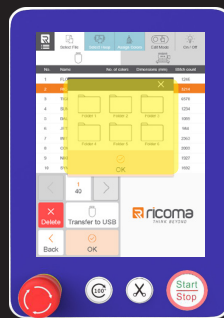

High Def True Color 8" LCD

Technical specifications

High Definition True Color 8" LCD Touch Screen

The intuitive High Definition True Color 8" LCD Touch Screen displays a clean interface with easy one-step commands for simple operation and a pleasant user experience.

Preset hoops

One-step appliqué

3-D design view

Easy color selection

On-board lettering

Optional camera

One-step tracing

Easy design selection

File folder management

Panel features

- Easy to operate, user-friendly interface
- Easily add appliqué, sequin, boring or cording
- New ergonomic touch screen allows easy and comfortable operation by right hand thumb
- Preset hoop parameters, which are designed to avoid hitting hoop frames
- Automatic color change
- Optional camera positioning device
- Built-in factory mode, standardizing outgoing quality control process
- Built-in file folder management