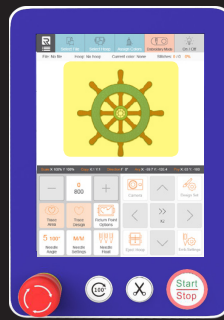

High Def True Color 8" LCD

Technical specifications

High Definition True Color 8" LCD Touch Screen

The intuitive High Definition True Color 8" LCD Touch Screen displays a clean interface with easy one-step commands for simple operation and a pleasant user experience.

Preset hoops

One-step appliqué

3-D design view

Easy color selection

On-board lettering

Optional camera

One-step tracing

Easy design selection

File folder management

Panel features

- Easy to operate, user-friendly interface
- Easily add appliqué, sequin, boring or cording
- New ergonomic touch screen allows easy and comfortable operation by right hand thumb
- Preset hoop parameters, which are designed to avoid hitting hoop frames
- Automatic color change
- Optional camera positioning device
- Built-in factory mode, standardizing outgoing quality control process
- Built-in file folder management