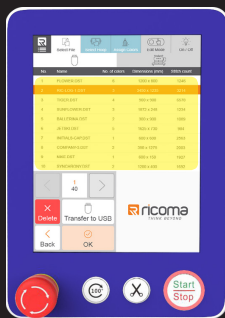

High Def True Color 8" LCD

Technical specifications

High Definition True Color 8" LCD Touch Screen

The intuitive High Definition True Color 8" LCD Touch Screen displays a clean interface with easy one-step commands for simple operation and a pleasant user experience.

Preset hoops

One-step appliqué

3-D design view

Easy color selection

On-board lettering

Optional camera

One-step tracing

Easy design selection

File folder management

Panel features

- Easy to operate, user-friendly interface
- Easily add appliqué, sequin, boring or cording
- New ergonomic touch screen allows easy and comfortable operation by right hand thumb
- Preset hoop parameters, which are designed to avoid hitting hoop frames
- Automatic color change
- Optional camera positioning device
- Built-in factory mode, standardizing outgoing quality control process
- Built-in file folder management