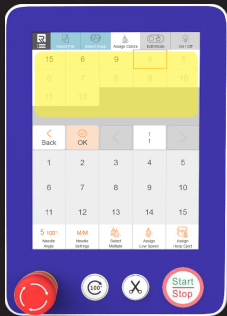

High Def True Color 8" LCD

Technical specifications

High Definition True Color 8" LCD Touch Screen

The intuitive High Definition True Color 8" LCD Touch Screen displays a clean interface with easy one-step commands for simple operation and a pleasant user experience.

Preset hoops

One-step appliqué

3-D design view

Easy color selection

On-board lettering

Optional camera

One-step tracing

Easy design selection

File folder management

Panel features

- Easy to operate, user-friendly interface
- Easily add appliqué, sequin, boring or cording
- New ergonomic touch screen allows easy and comfortable operation by right hand thumb
- Preset hoop parameters, which are designed to avoid hitting hoop frames
- Automatic color change
- Optional camera positioning device
- Built-in factory mode, standardizing outgoing quality control process
- Built-in file folder management